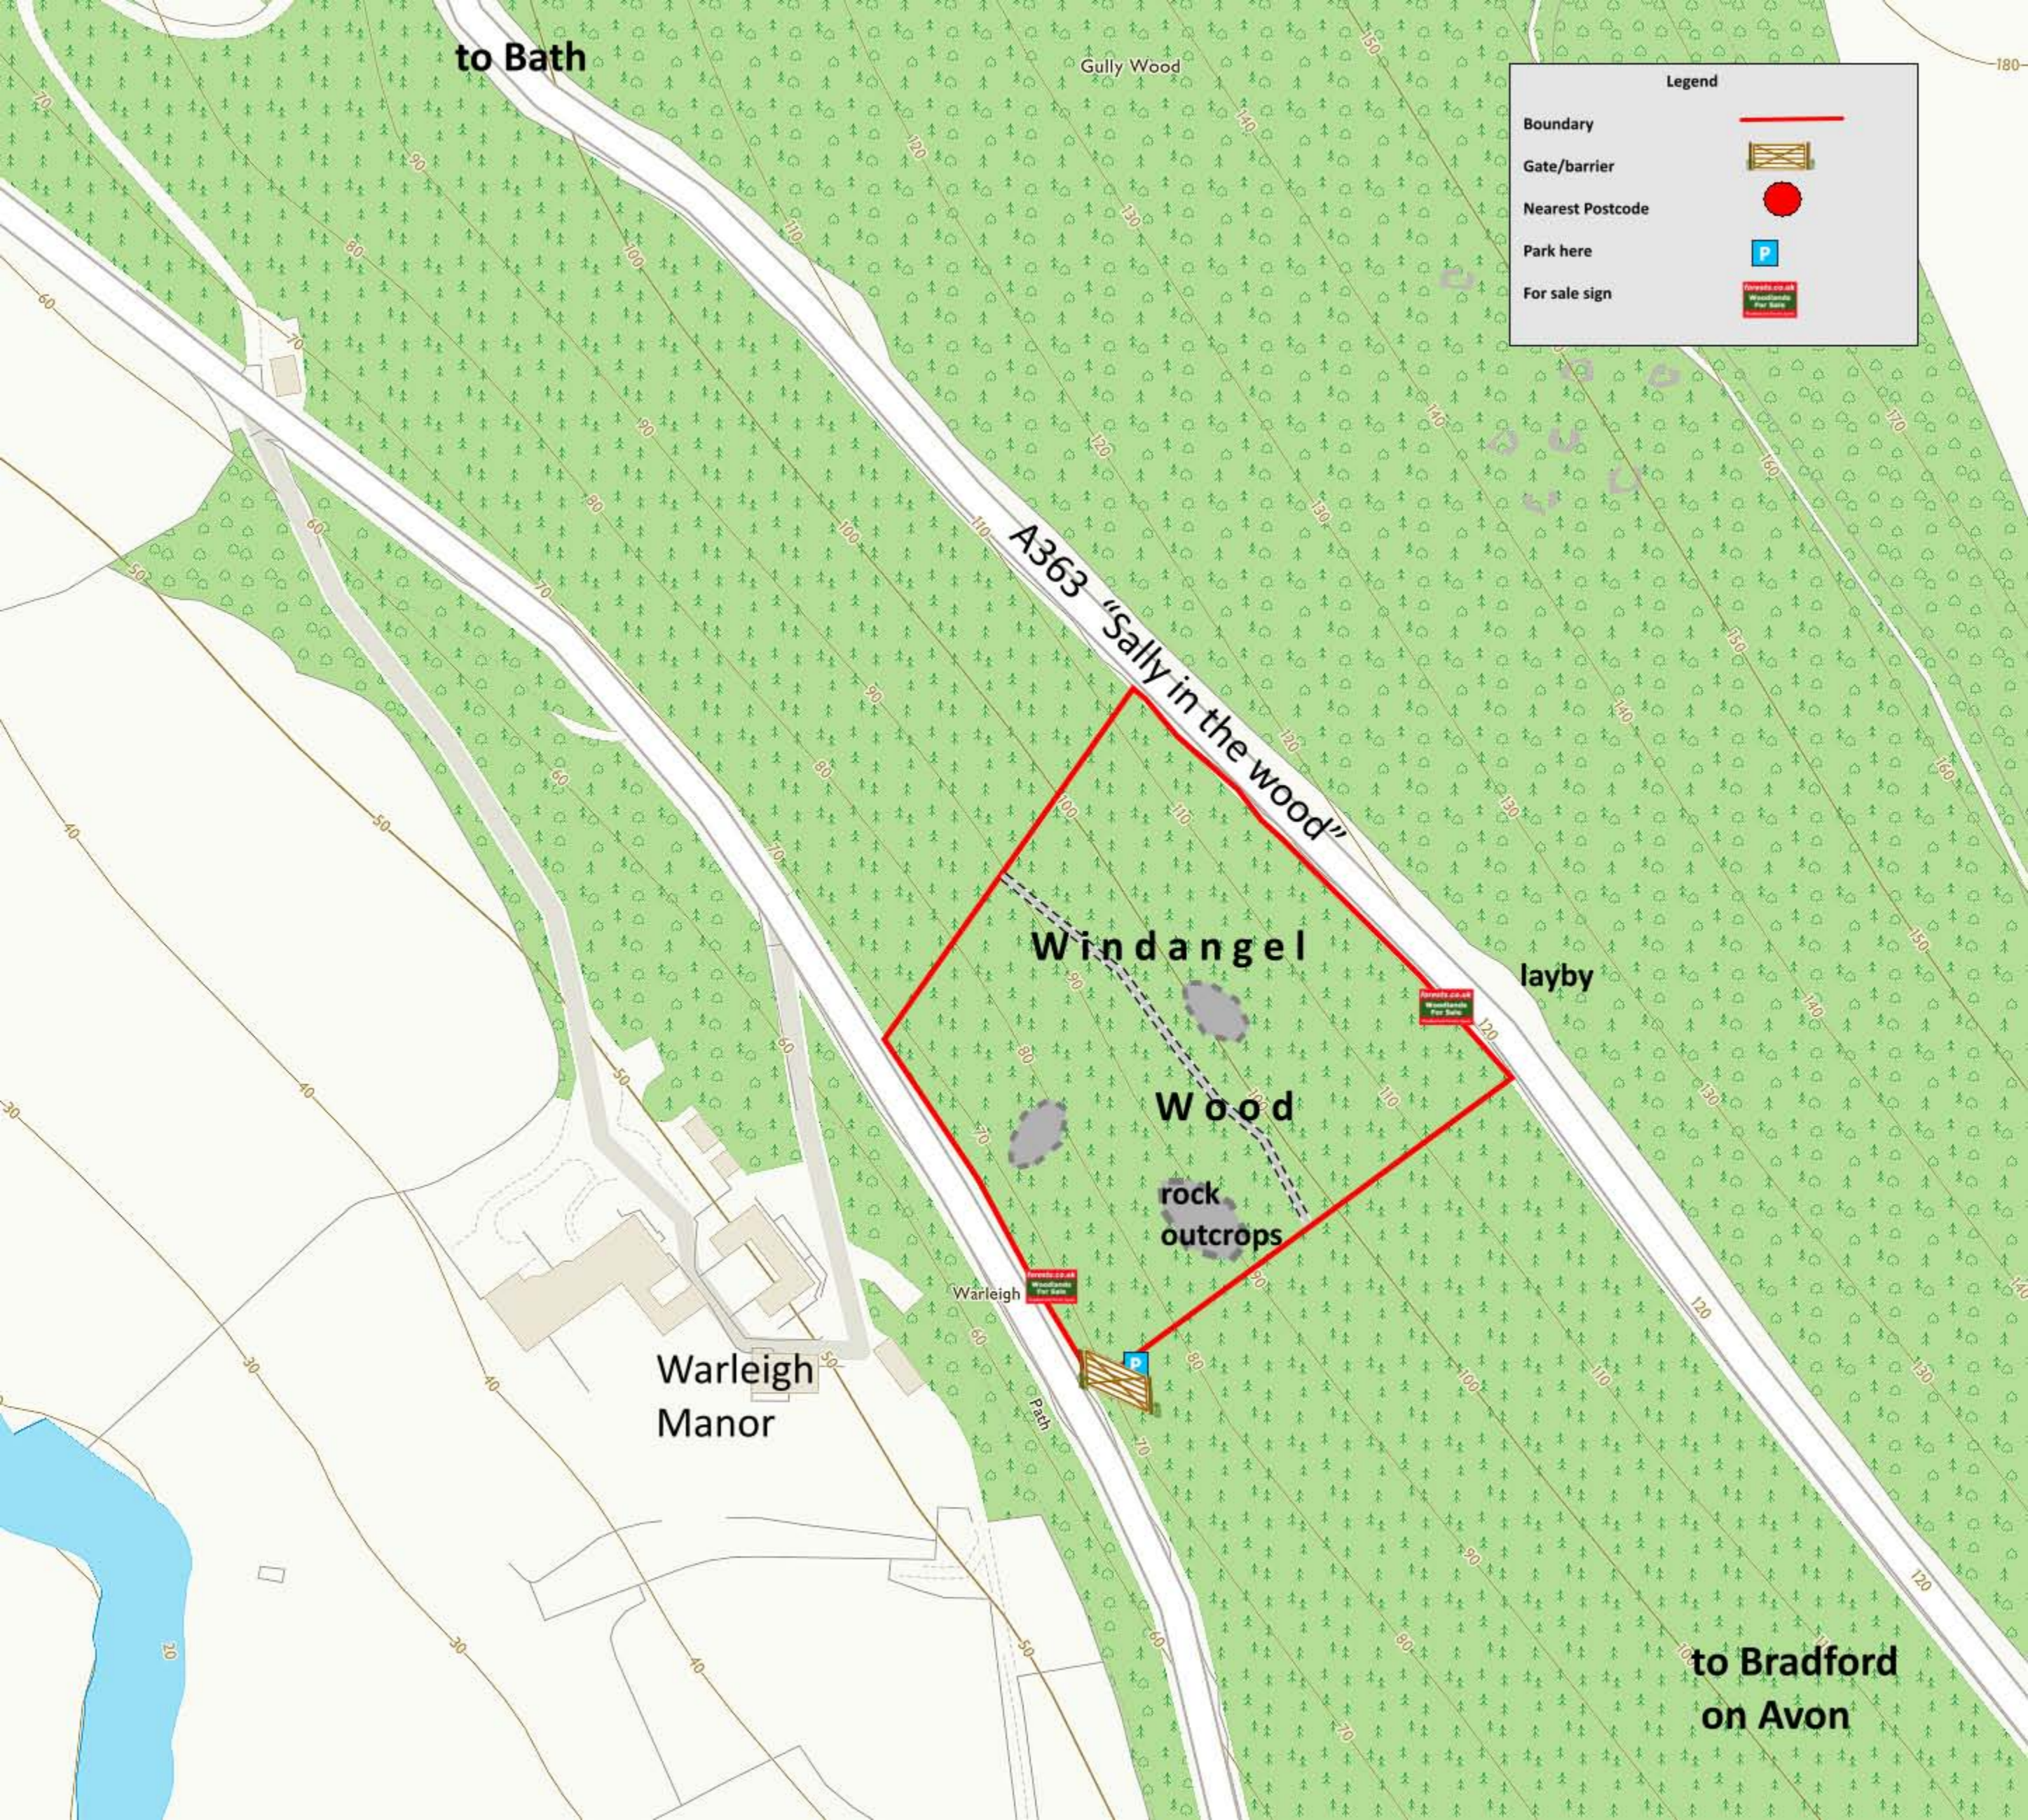

Bathford Hill

Air Shafts

Camp Site (disused)

River Avon
Kerner & Avon Canal

Warleigh Manor

Bathford Hill

Manor Farm

BA1 8EE

Pumping Station

Warleigh

Hengrove Wood

Manor Farm

Reservoir

Manor Farm

American Museum

Claverton Manor

Weirs

Pinckney Green

MON
FARL

to Bath

Gully Wood

Legend

- Boundary 
- Gate/barrier 
- Nearest Postcode 
- Park here 
- For sale sign 

A363 "Sally in the wood"

Windangel

Wood

rock outcrops

layby

Warleigh Manor

Warleigh

to Bradford on Avon